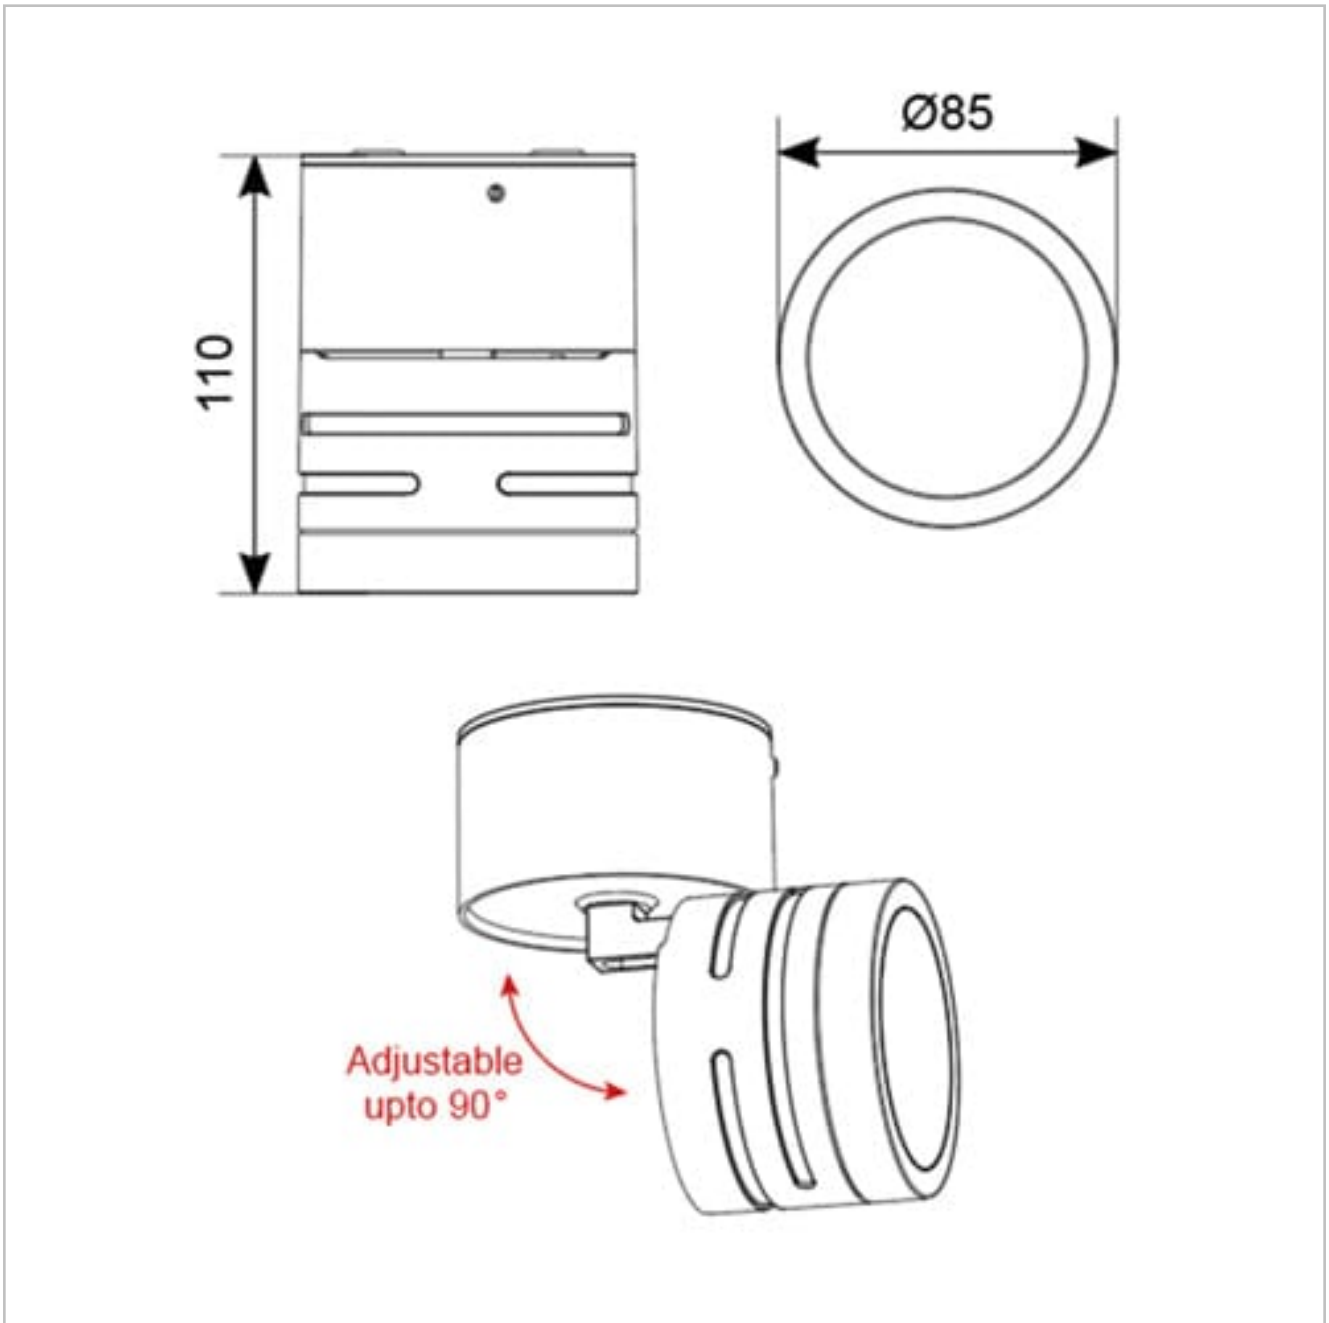

Datasheet generated from <https://onetimepim.com> last updated Thursday, October 6, 2022 8:27:08 AM