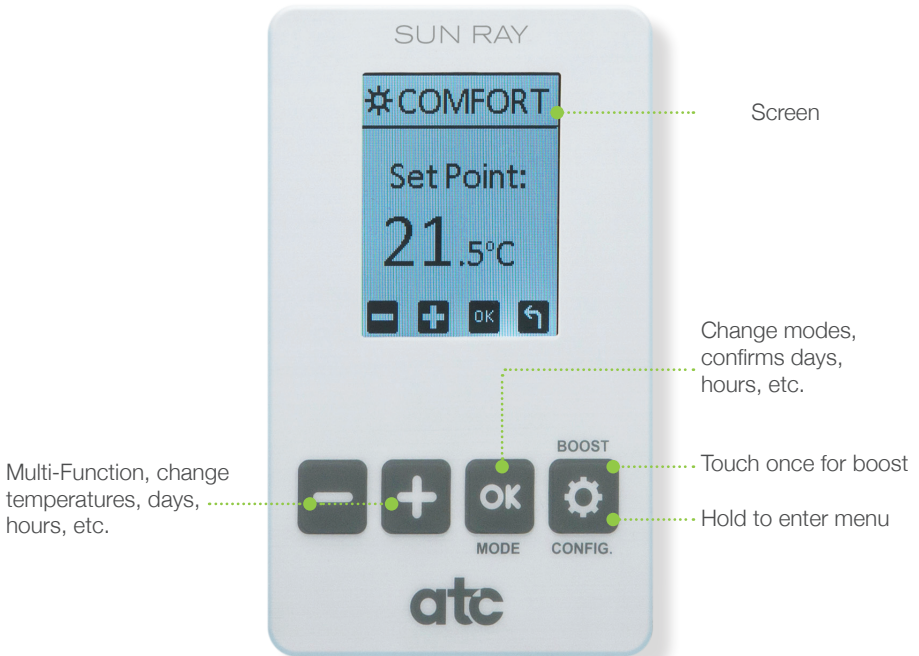

RAL Colour: RAL9016

Manual Control

The Sun Ray RF Radiator designed with the installer and end user in mind.

The Sun Ray RF control panel is equipped with a large TFT LCD display with clear definition of each mode or function.

There are 4 buttons for easy operation and control as listed below.

Take Control using our App

Apartments

Change settings remotely

Hotels & Hostels

Controllability from reception

Download

for FREE on your mobile, tablet or omputer device