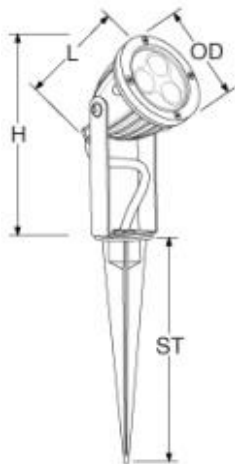

Product Code: AU-SPT3031

Features & Applications

- Pack includes: 3 x IP65 Aluminium adjustable LED spotlights with 2m of cable 3 port IP65 connector block with 1m of cable 20W 24V IP64 rated LED Driver with 2m cable - Max. of 3 spotlights per driver Powder coated corrosion resistant finish Each spotlight has 3 x 1W LEDs Non-dimmable

Full Description

240V LED ALUMINIUM IP65 ADJUSTABLE 3W GARDEN SPOTLIGHT LED LIGHTING PACK

Approvals

Photometric Data

Beam Cone

Polar Curve

Light Effect

Specifications

Overall Dia	63 mm
Beam Angle	120 degs
Life hours	30000 hrs
Number Of LEDs	3
Material	Aluminium
Lamp Type	LED
Guarantee	1 Year
IP Rating	IP65
Positional Adjustment	Adjustable
Length	88 mm
Width	63 mm
Height	135 mm
Stem Length	163 mm
Input Voltage	240V

Colours

SKU Code	Colour	Lumens	Lux	MCD	Candelas	Max Watts	Colour Temp
AU-SPT3031BLU	Blue	n/a	n/a	n/a	n/a	3.0 W	n/a
AU-SPT3031GRN	Green	n/a	n/a	n/a	n/a	3.0 W	n/a
AU-SPT3031W	White	n/a	n/a	n/a	n/a	3.0 W	6400 K