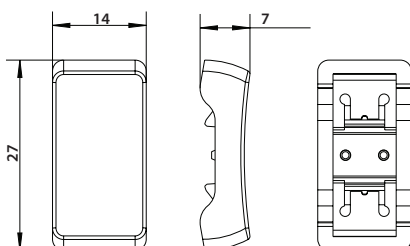

Line Diagrams