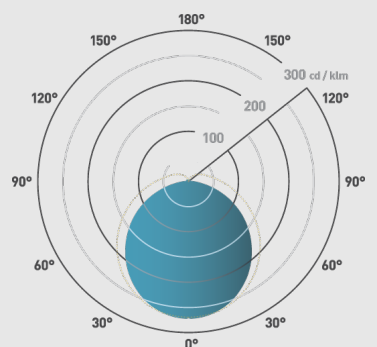

Beam angle: 120°