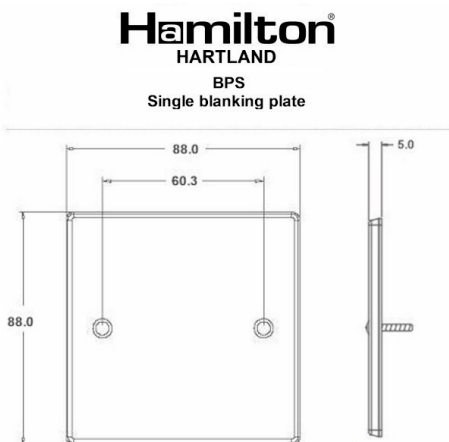

Code: 73BPS

Hartland | HARTLAND RANGE | Blank Plates

Product Image

Wiring

Dimensions

Insert Type	Single Blank Plate
Insert Colour	No Insert Colour
EAN13 Barcode	5017503239887
Commodity Code	73269098
Luckins TSI	386665046
Dimensions(Nominal)	Single: Height = 88.0mm Width = 88.0mm Depth = 5.0mm
Weight	75 GR
Switched Poles	N/A
Current Rating	n/a
IP Rating	N/A
Contact Gap Minimum	N/A
Earth Terminal Capacity 1	5x1mm ²
Earth Terminal Capacity 2	4x1.5mm ²
Earth Terminal Capacity 3	3x2.5mm ²
Earth Terminal Capacity 4	1x4mm ² Multi-strand
Earth Terminal Capacity 5	1x6mm ²
Product Class 1	Face plate must be earthed
Recommended Location	Internal Use Only
Maximum Installation Altitude	2000m
Standard/Approval	N/A
Additional Notes	Plates must be Earthed via the Earth Tag.