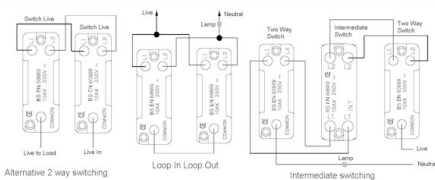

Code: 8G2MWR23WH-W

Sheer G2 | SHEER G2 RANGE | Rocker Switches

Product Image

Insert Type	3 gang 10AX 2 Way Rocker
Insert Colour	White/White
EAN13 Barcode	5017504099350
Commodity Code	85363010
Dimensions(Nominal)	Single: Height = 85mm Width = 85mm Depth = 1.5mm + 2.7mm Gasket
Fixing Hole Centres	Box Fixing = 60.3mm Grid Fixing = CFX Clips
Switched Poles	Single
Current Rating	10AX
Voltage	220/250V AC
Maximum Load	10 Amp inductive
Mains Frequency	50Hz
IP Rating	IP2XD
Contact Gap Minimum	3mm
Terminal Capacity 1	5x1mm²
Terminal Capacity 2	4x1.5mm²
Terminal Capacity 3	1x2.5mm²
Terminal Capacity 4	1x4mm² Multi-strand
Terminal Capacity 5	1x6mm²
Earth Terminal Capacity 1	5x1mm²
Earth Terminal Capacity 2	4x1.5mm²
Earth Terminal Capacity 3	3x2.5mm²
Earth Terminal Capacity 4	1x4mm² Multi-strand
Earth Terminal Capacity 5	1x6mm²
Product Class 1	Must be earthed
Ambient Operating Temperature	-5° to +40°C
Recommended Location	Internal Use Only
Maximum Installation Altitude	2000m
Standard/Approval	BS EN 60669-1

Wiring

Dimensions

R Hamilton & Co Ltd, Unit 10 Carrick Business Centre,
4-5 Bonville Road, Brislington, Bristol, BS4 5NZ

T: +44 (0)1747 860088

E: info@hamilton-litestat.com | W: www.hamilton-litestat.com

All accessories are manufactured under an accredited BS EN ISO 9001:2015 Quality Management System. It is the policy of the company to improve products as part of our development programme. Therefore, we reserve the right to alter designs and dimensions without prior notice. Illustrations and diagrams are reproduced within the limitations of reproduction and printing process and are not binding. Due to manufacturing processes we cannot guarantee an exact colour match and shadings of certain finishes. This datasheet was generated on 4/28/2023 3:16:08 PM E&OE