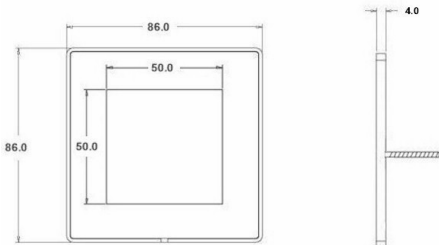

## Product Image

## Dimensions

**Hamilton®**  
LINEA DUO CFX

EURO2  
Single plate with 2 x EuroFix cutout

<b>Insert Type</b>	2 gang EuroFix 50x50mm Apertured Plate with Grid
<b>Insert Colour</b>	No Insert Colour
<b>EAN13 Barcode</b>	5017504159177
<b>Commodity Code</b>	74192000
<b>Luckins TSI</b>	389570358
<b>Dimensions(Nominal)</b>	Single: Height = 86.0mm Width = 86.0mm Depth = 4.0mm
<b>Weight</b>	158 GR
<b>Fixing Hole Centres</b>	Box Fixing = 60.3mm Grid Fixing = CFX Clips
<b>Switched Poles</b>	N/A
<b>Current Rating</b>	Insert Specific
<b>Voltage</b>	Insert Specific
<b>Maximum Load</b>	Insert Specific
<b>IP Rating</b>	N/A
<b>Contact Gap Minimum</b>	N/A
<b>Earth Terminal Capacity 1</b>	5x1mm <sup>2</sup>
<b>Earth Terminal Capacity 2</b>	4x1.5mm <sup>2</sup>
<b>Earth Terminal Capacity 3</b>	3x2.5mm <sup>2</sup>
<b>Earth Terminal Capacity 4</b>	1x4mm <sup>2</sup> Multi-strand
<b>Earth Terminal Capacity 5</b>	1x6mm <sup>2</sup>
<b>Product Class 1</b>	Face plate must be earthed
<b>Recommended Location</b>	Internal Use Only
<b>Maximum Installation Altitude</b>	2000m
<b>Standard/Approval</b>	N/A
<b>Additional Notes</b>	See EuroFix for a full range of inserts. Plates must be Earthed via the Earth Tag.