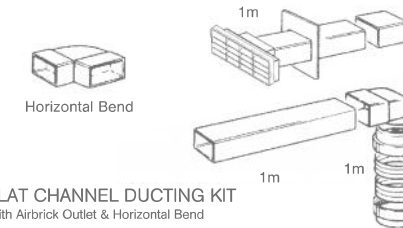

FLAT CHANNEL DUCTING KIT

With Airbrick Outlet & Horizontal Bend

Cat. No.	Description	Size
7227	3m Flat Channel Ducting kit	125mm/5"
7219	3m Flat Channel Ducting kit with additional horizontal bend	125mm/5"