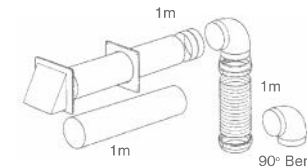

ROUND PIPE DUCTING KIT

With Cowled Outlet & 90° Bend

Cat. No.	Description	Size
72605	3m Round Pipe Ducting kit	150mm/6"
72607	3m Round Pipe Ducting kit	150mm/6"