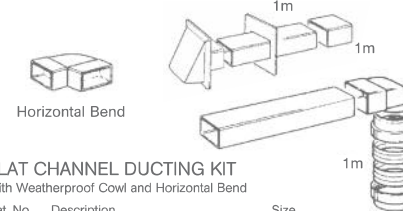

Cat. No.	Description	Size
7108	Round Pipe 250mm to 450mm	100mm/4"
7508	Round Pipe 250mm to 450mm	120mm/5"
7608	Round Pipe 250mm to 450mm	150mm/6"

TELESCOPIC RETURN AIR BOX SET

With Fixed Grille

Cat. No.	Description	Size
7116	Round Pipe 250mm to 450mm	100mm/4"
7516	Round Pipe 250mm to 450mm	120mm/5"
7616	Round Pipe 250mm to 450mm	150mm/6"

WEATHERPROOF COWL KIT

Flexible Hose Kit - 1m Round Hose with Weatherproof Cowl

Cat. No.	Description	Size
7202	1m Round Hose Kit	100mm/4"
7203	1m Round Hose Kit	120mm/5"
7204	1m Round Hose Kit	150mm/6"

GRAVITY GRILLE KIT

Flexible Hose Kit - 1m Round Hose with Gravity Grille

Cat. No.	Description	Size
7205	1m Round Hose Kit	100mm/4"
7216	1m Round Hose Kit	120mm/5"
7217	1m Round Hose Kit	150mm/6"

FIXED GRILLE KIT

Flexible Hose Kit - 1m Round Hose with Fixed Grille

Cat. No.	Description	Size
7218	1m Round Hose Kit	100mm/4"
7215	1m Round Hose Kit	120mm/5"
7220	1m Round Hose Kit	150mm/6"

RECTANGULAR RETURN AIR BOX

With Fixed Louvre Grille

Cat. No.	Description	Size
7117	Rectangular 400mm	100mm/4"

Boxed Venting Kits

RECTANGULAR RETURN AIR BOX

With Airbrick Outlet

Cat. No.	Description	Size
7511	Rectangular 400mm	120mm/5"
7917	with High Performance 400mm Ducting	150mm/6"

FLAT CHANNEL DUCTING KIT

With Weatherproof Cowl and Horizontal Bend

Cat. No.	Description	Size
7212	3m Flat Channel Ducting kit	100mm/4"
7214	3m Flat Channel Ducting kit with additional horizontal bend	100mm/4"