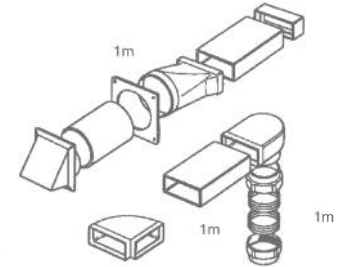

HIGH PERFORMANCE DUCTING KIT

Flat Channel Ducting Kit

Cat. No.	Description	Size
72650	3m Flat Channel Ducting Kit with Cowled Outlet	150mm/6"