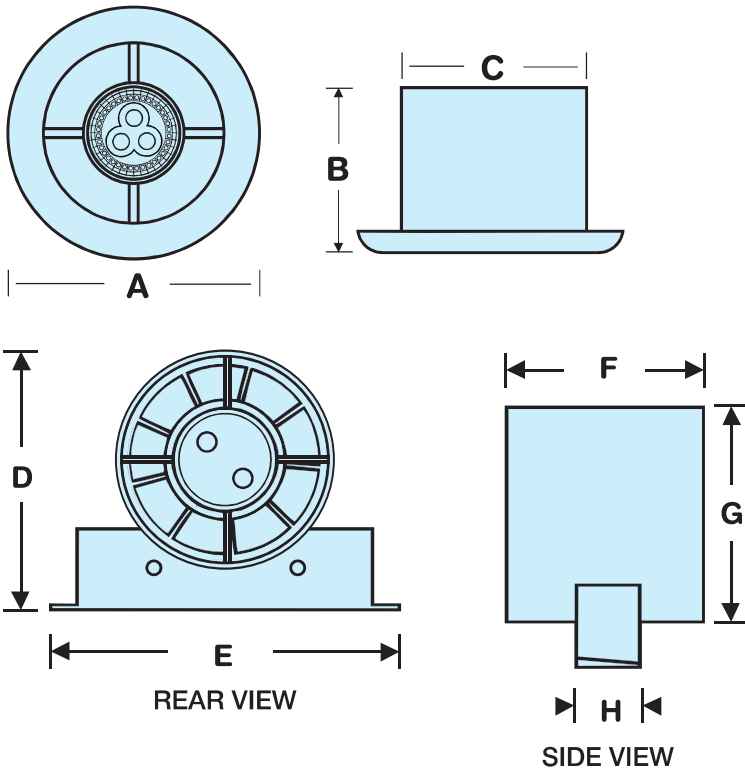

# MANROSE<sup>®</sup> LED Showerlite

LED SLKTC 100MM

**Our 100mm Part L compliant showerlight fan now comes with an optional 3W LED lamp. Our new LED lamp consumes 90% less power than the standard dichroic lamp!**

- The Manrose LED Showerlite is a distinctive showerlight which is incorporated into a circular diffuser, suitable for showers and bathrooms. Available in 100mm (4").
- The LED Showerlite can be used within the splash area of the shower or bath and is powered by a S.E.L.V. LED Driver.
- Part F and L compliant with a specific fan power down to 0.43 w/l/s.
- Available in two colours; white and chrome, the Manrose LED Showerlite will enhance any shower or bathroom providing a rich warm glow of soft light.
- The LED Showerlite is available in boxed carton packaging. Each pack is supplied complete with fan, Showerlite unit, LED Driver, one length of PVC flexible ducting, external wall grille, fixing screws, plugs and straps.

# Technical Details

### Dimensions (mm)

PRODUCT	A	B	C	D	E	F	G	H
LEDSLKTC	140Ø	74	98	130	155	134	100	27