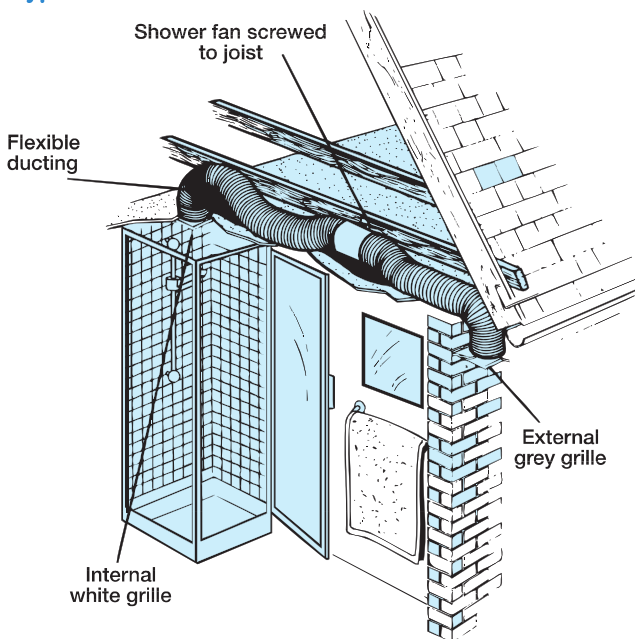

Typical Installation

Packaging

Boxed in outers of 5. For packaging dimensions, contact our technical department.

Installation

Designed to be ceiling mounted through 102mm (4") diameter flexible ducting or rigid pipes.

Electrical

12 volt DC 3W GU5.3 sealed lamp. Powered by an LED Driver. Input, AC. Output - 12 volt DC. 1A

Construction

All plastic components are moulded in high temperature VO rated thermoplastics.

Fan Information

Fan Size: 4" (100mm)
Maximum pressure: 20 p.a.
Fan speed: 2400 r.p.m.
Sound volume: 41 dB(A)
Maximum operating temperature: 40°C
Maximum airflow: 24 l/s
Power consumption: 10.4W

To order, please contact Manrose on **01753 691 399** or use our free fax order line **0800 387 646**