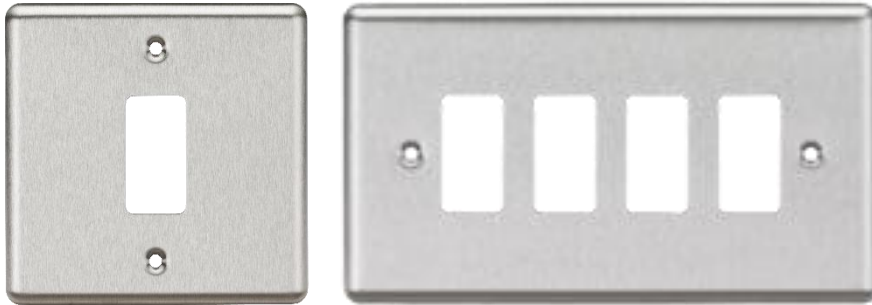

DATASHEET

GDCLxBC

Grid Faceplate - Rounded
Edge Brushed Chrome

www.mlaccessories.co.uk

MLA PART CODE	GDCL1BC	GDCL2BC	GDCL3BC	GDCL4BC	GDCL6BC	GDCL8BC	GDCL9BC	GDCL12BC
DESCRIPTION	1G Grid Faceplate	2G Grid Faceplate	3G Grid Faceplate	4G Grid Faceplate	6G Grid Faceplate	8G Grid Faceplate	9G Grid Faceplate	12G Grid Faceplate
FINISH	Brushed Chrome							
NETT WEIGHT (KG)	0.057	0.052	0.084	0.081	0.14	0.133	0.183	0.171
DIMENSIONS (MM)	Height – 86 Width – 86 Projection – 7.5		Height – 86 Width – 146.5 Projection – 7.5		Height – 146.5 Width – 146.5 Projection – 7.5		Height – 206.5 Width – 146.5 Projection – 7.5	
CONSTRUCTION	Premium grade steel							
IP RATING	IP20							
WARRANTY	15 Years							
ORIGIN OF MANUFACTURE	China							
DECLARATION OF CONFORMITY (HELD ON FILE)	Yes							
MANUFACTURED IN ACCORDANCE WITH	BSEN 60670-1							
EAN	5055832993759	5055832993766	5055832993773	5055832993780	5055832993797	5055832993803	5055832993810	5055832993827