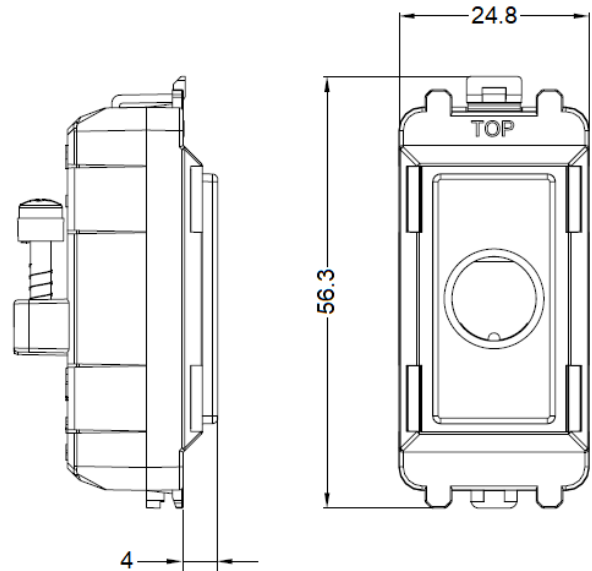

DATA SHEET:

GDM012BC/ GDM012MW/ GDM012PC/ GDM012U/ GDM012MB

ISSUE: AVOCT19VOL2

Flex outlet module

MLA part code	GDM012BC	GDM012MW	GDM012PC	GDM012U	GDM012MB
Description	Flex outlet module				
Finish	Brushed chrome	Matt white	Polished chrome	White	Matt black
Nett weight (kg)	0.001				
Dimensions (mm)	Width – 24.8 Height – 56.3 Projection – 4				
Min. mounting depth (mm)	35				
Maximum flex size (mm)	10				
IP rating	IP20				
Construction	Steel & ABS				
Warranty	15 years				
Origin of Manufacture	China				
Declaration of Conformity (held on file)	Yes				
Manufactured in accordance with	BS 5733				
EAN	5055832963875	5055832963882	5055832963899	5055832963905	5056270800968